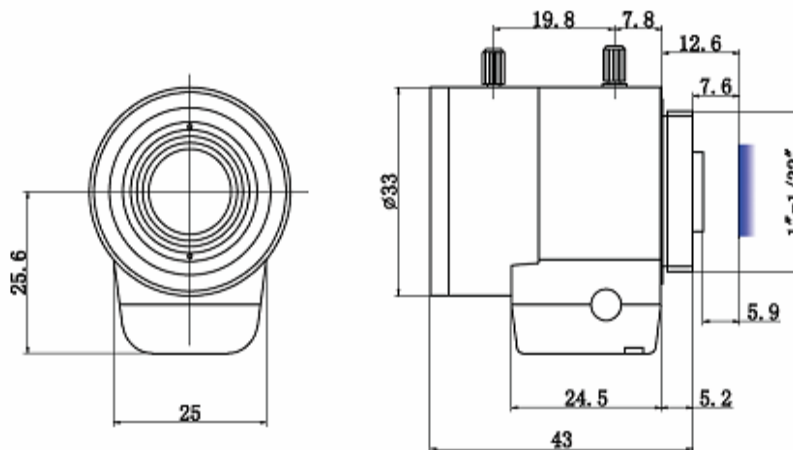

Specifications of CCTV LENS

Parameter of Lens		
Product Name	10,000 HD automatic aperture lens	
Model No.	FH2812MD-2MP	
Focal length(mm)	2.8-12mm	
Aperture(D/f')	1/1.4	
Mount	CS	
Format(inch)	1/2.7"	
Field Angle	28.4-94.4°	
Back Focal length (mm)	6.02	
Flange Back(mm)	5.9	
Dimension(mm)	φ33X44.7X42.1	
Weight (g)	57	
M.O.D(m)	0.2	
Operation	Focus	Manual
	Zoom	Manual
	Iris	DC drive

FEIHUA.HU

E-mail: info@delton.hu Web: www.delton.hu